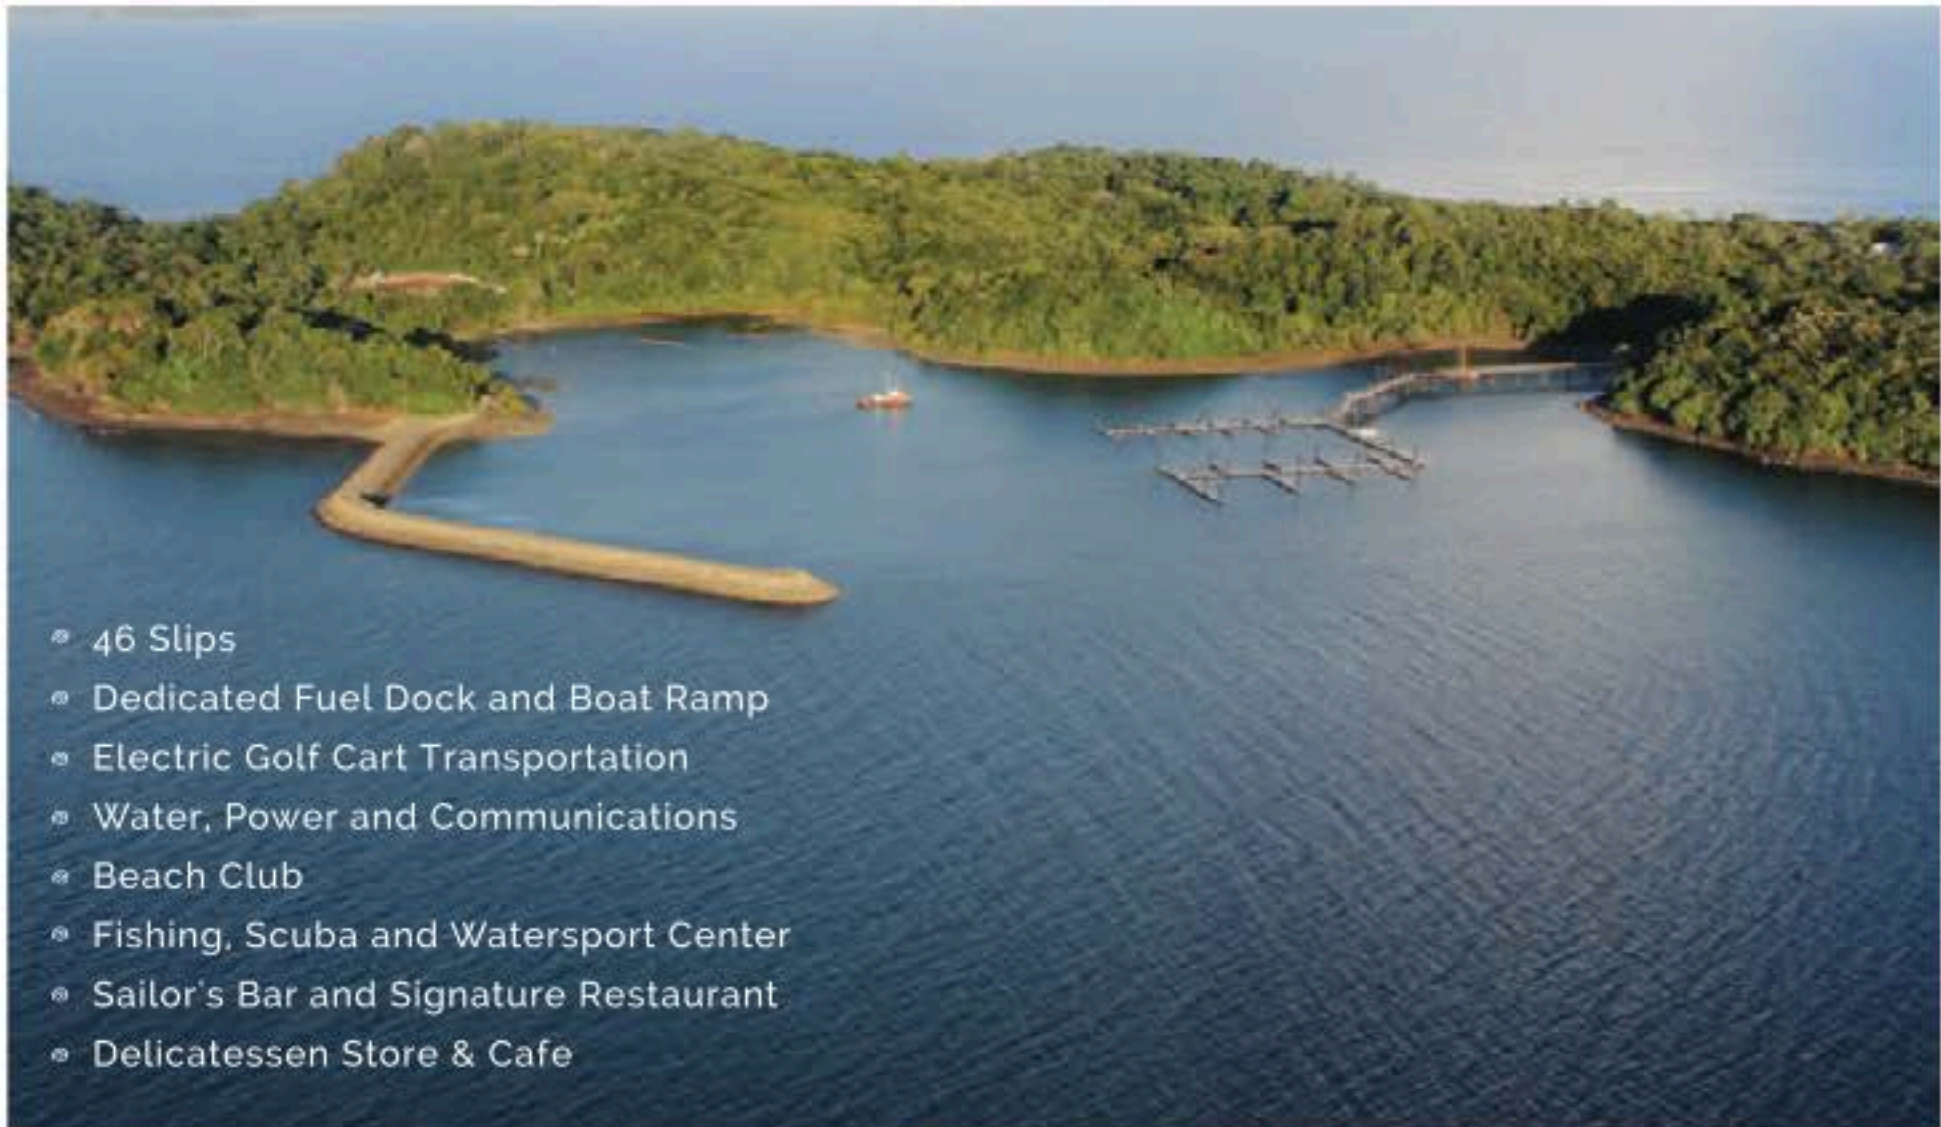

THE TOURNAMENT ISSUE

Marlin

THE INTERNATIONAL SPORTFISHING MAGAZINE

**WE TEST:
BAYLISS 77
SEA FORCE
IX 94.5**

THE WISDOM OF OREGON INLET

**FISHERMEN
IN THIS
UNIQUE
AREA HAVE
DEVELOPED A
LANGUAGE ALL
THEIR OWN**

**KITE TACTICS REVEALED
PRO LURE-FISHING SECRETS
HISTORY OF THE WHITE
MARLIN OPEN**

BE IN PARADISE

AMIDST THE HOTTEST SPORT
FISHING GROUNDS IN THE WORLD

DISCOVER AND BE PART OF THIS PRIVATE ISLAND COMMUNITY,
ONLY 18 MINUTES AWAY FROM PANAMA CITY.