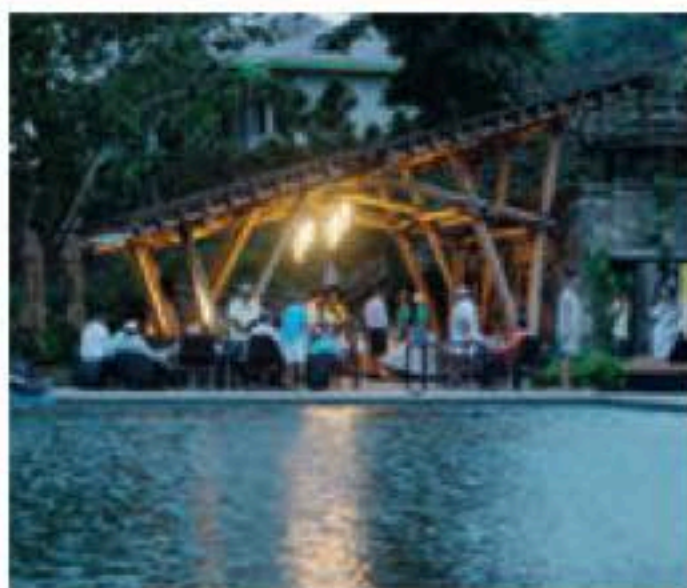

# BE IN PARADISE

AMIDST THE HOTTEST SPORT  
FISHING GROUNDS IN THE WORLD

**DISCOVER AND BE PART OF THIS PRIVATE ISLAND COMMUNITY,  
ONLY 18 MINUTES AWAY FROM PANAMA CITY.**