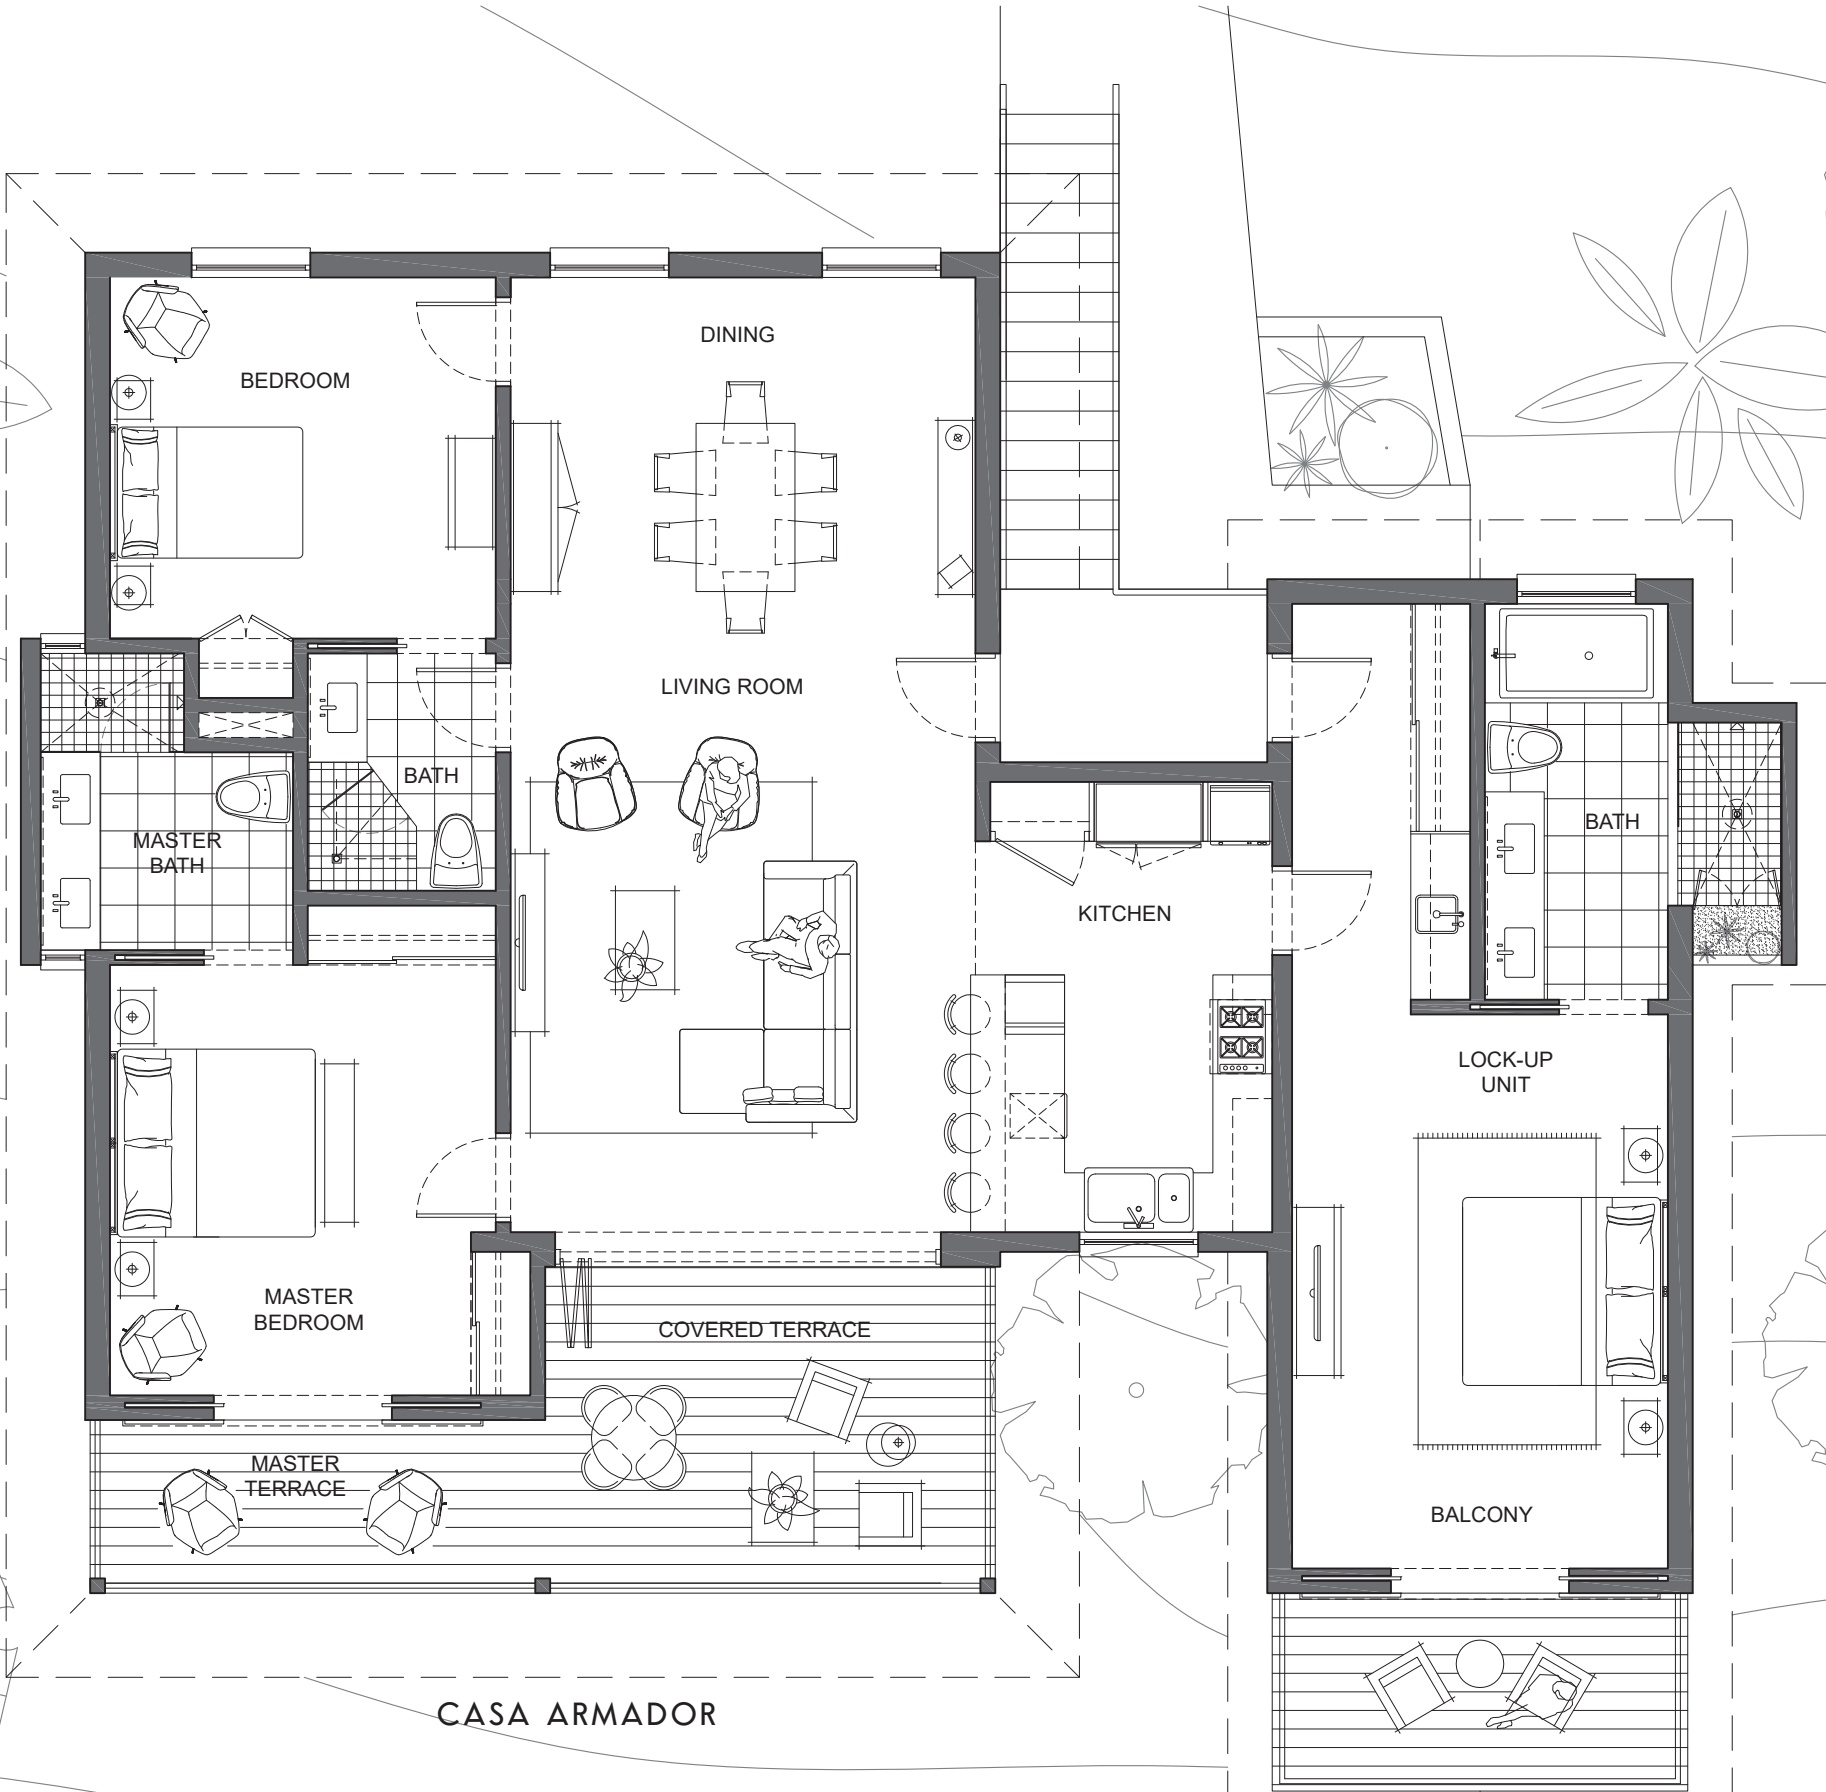

THE VILLAS	
2 FLOORS WITH 3 BEDROOMS PER FLOOR	
Conditioned Space:	165 sqm
Terrace Space:	36 sqm
Total Area:	201 sqm
CASA ARMADOR	
Conditioned Space:	118 sqm
Terrace Space:	26 sqm
Total Area:	144 sqm
PORT SUITE	
Conditioned Space:	47 sqm
Terrace Space:	10 sqm
Total Area:	57 sqm

CASA ARMADOR

PORT SUITE

Typical Villa Floor Plan